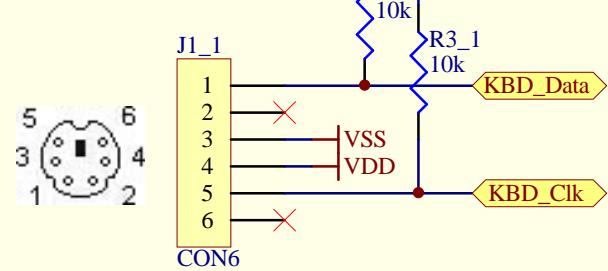

PIC 16C74A

PS/2 Connector

Dot Matrix LCD Display (HD44780 compatible)

Title		AT Keyboard Box with PIC16C74A	
Written by		Peter Luethi Dietikon, Switzerland	
Date	7-Oct-2003		
Revision	1.00	Page	1 of 5