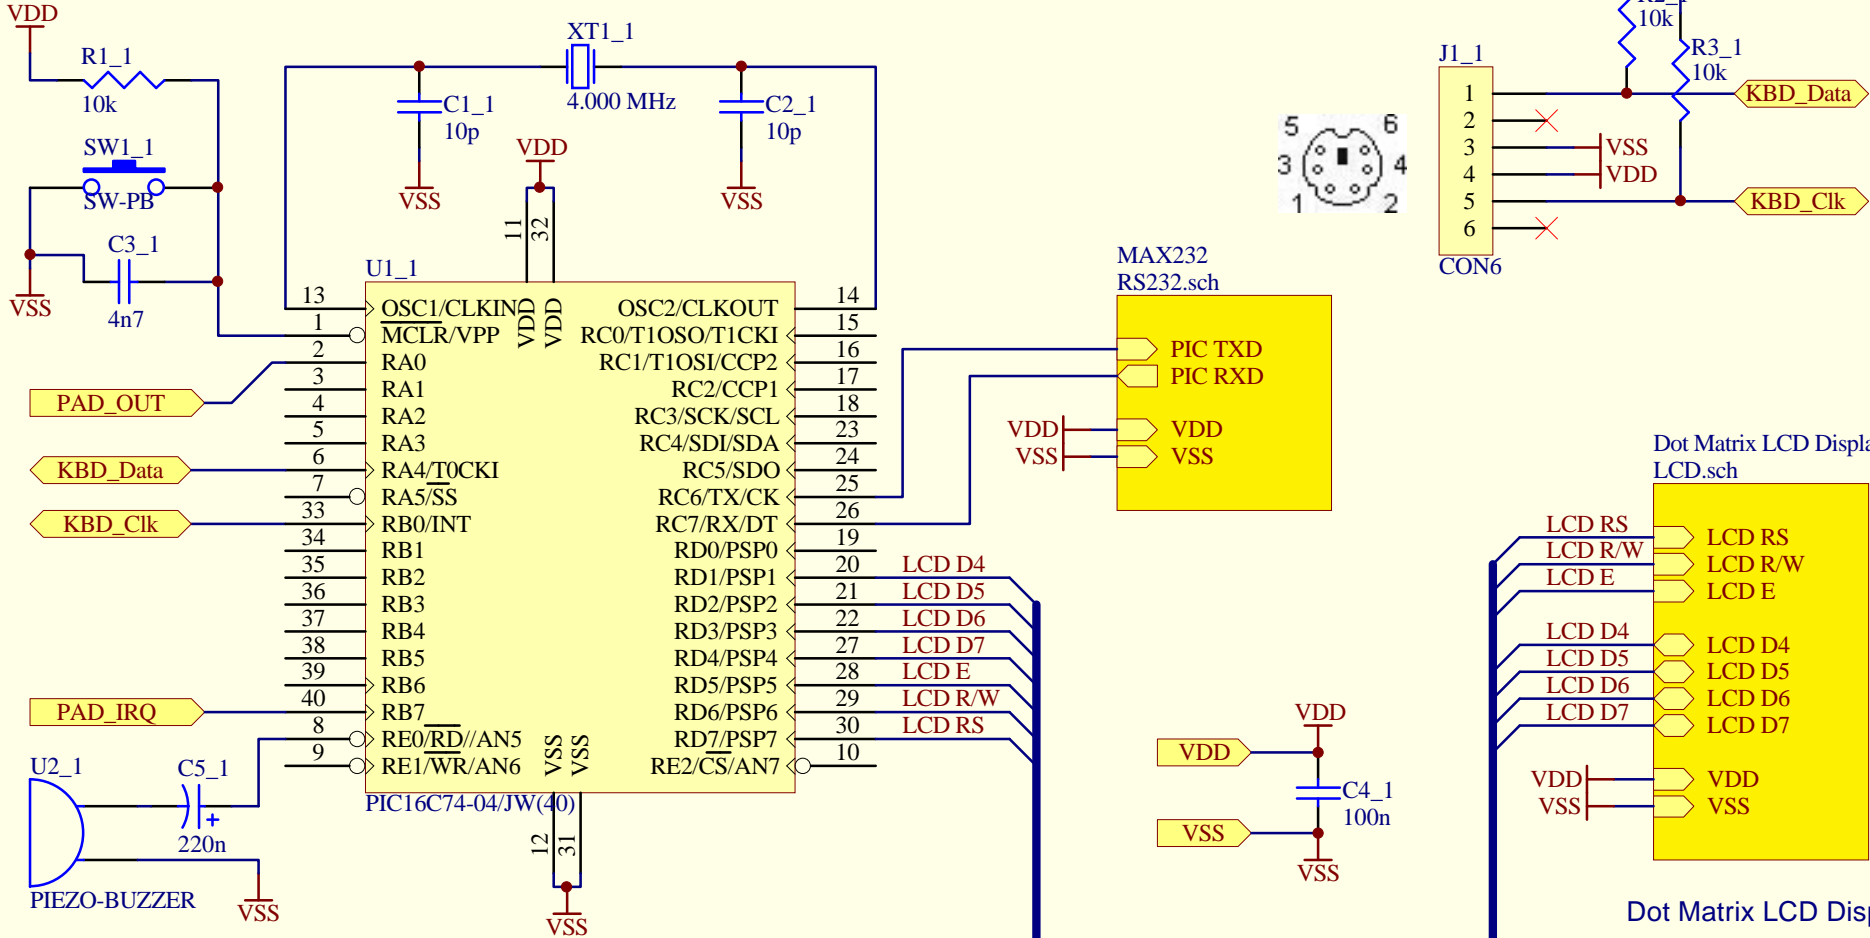

PIC 16C74A

PS/2 Connector

Dot Matrix LCD Display (HD44780 compatible)

Title		AT Keyboard Box with PIC16C74A	
Written by		Peter Luethi Dietikon, Switzerland	
Date	7-Oct-2003		
Revision	1.00	Page	1 of 5